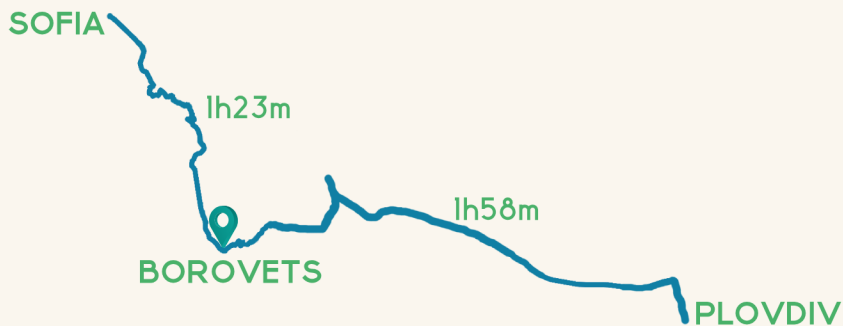

CONTACT US

For an easy and efficient booking experience, please contact us directly via phone or email. Our Groups & Events Team will be pleased to provide you all the information you may need and is happy to assist you with your enquiry.

THE RILA HOTEL
2010 Borovets, Bulgaria
T +359 750 900 06
events@rilaborovets.com
rilaborovets.com/events
GPS Long: 23°36' 14.99" E
GPS Lat: 42°15' 31.20" N
@rila.borovets