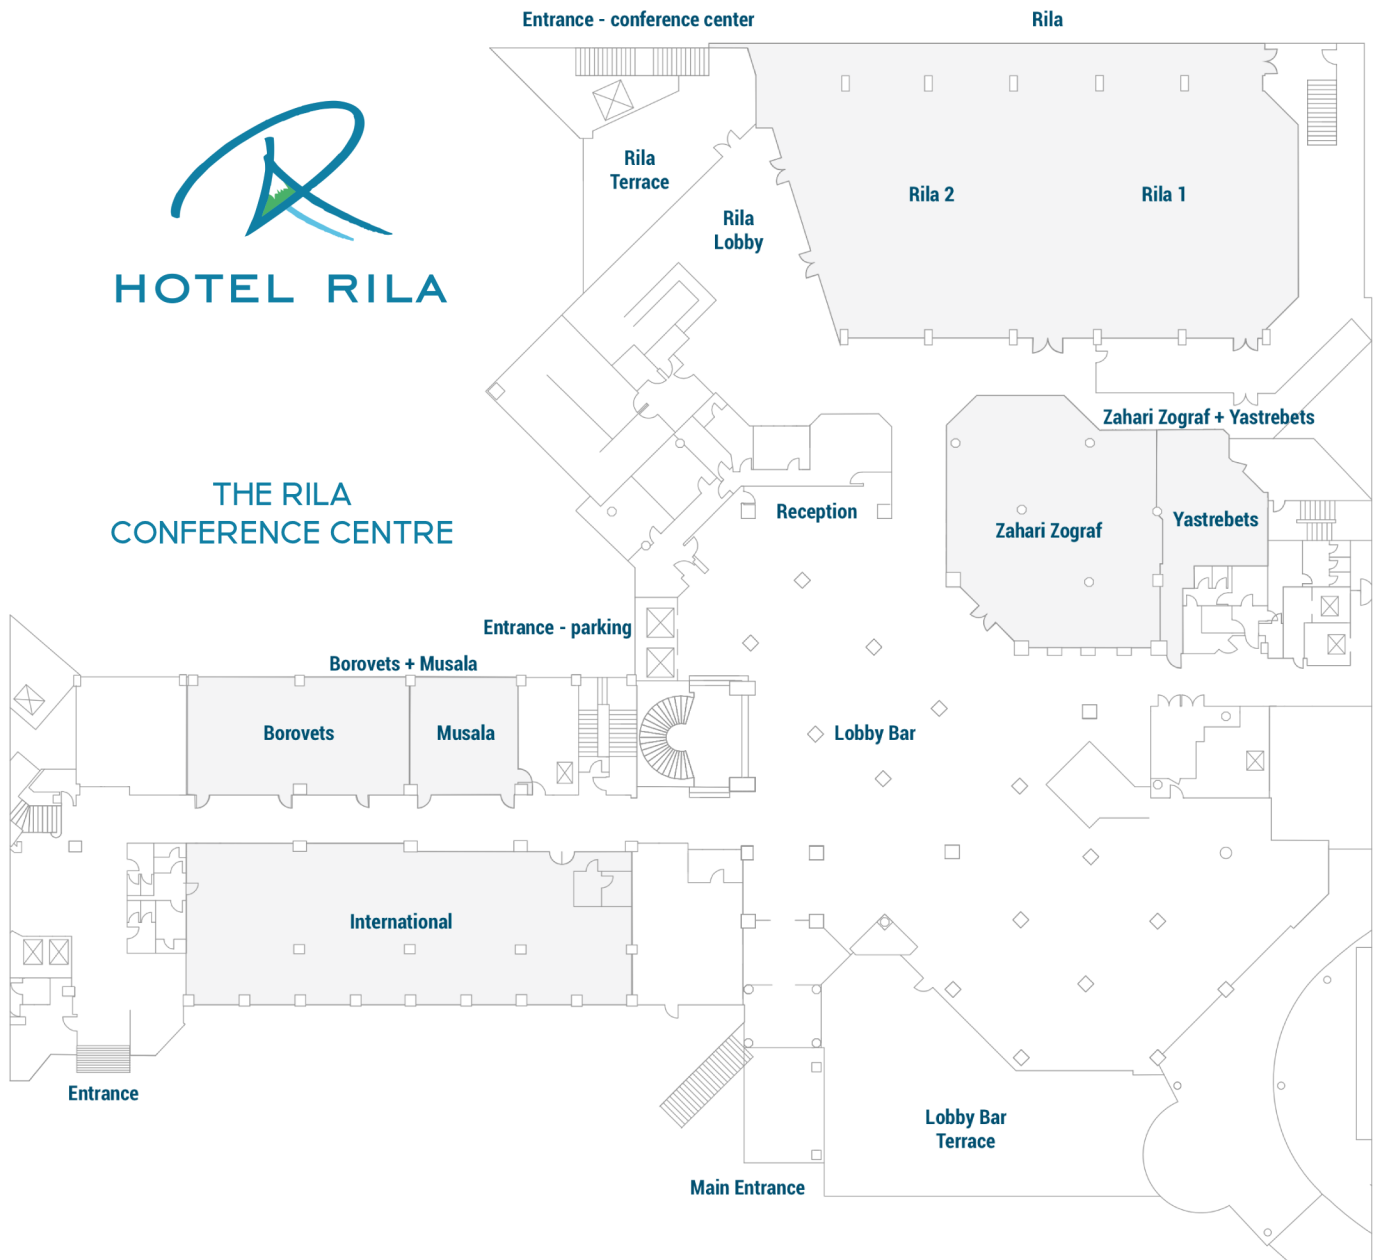

RILA HALL

RILA BALLROOM

SEASONS RESTAURANT

DISH AT SAMOKOVI RESTAURANT

THE RILA CONFERENCE CENTRE

VENUE	FLOOR AREA	LENGTH	WIDTH	CEILING HEIGHT	RECEPTION	** BANQUET	THEATRE	CLASSROOM	U-SHAPE	BOARDROOM
	in sq. m	in m	in m	in m						
Rila 1+2 *	596	31.7	18.8	7.4	450	290	700	192	78	84
Rila 1 *	329	18.8	17.5	7.4	230	140	300	108	42	48
Rila 2 *	267	18.8	14.2	7.4	150	140	200	78	36	42
Borovets + Musala	155	21.2	7.3	3.1	90	60	160	54	55	58
Borovets	104	14.2	7.3	3.1	55	40	110	42	33	36
Musala	51	7.3	7	3.1	35	-	40	27	20	24
International	286	28.3	10.1	3.1	70	50	100	48	33	36
Zahari Zograf	195	15.5	12.6	3.1	100	60	140	54	33	36
Yastrebits	54.5	8.5	6.5	3.1	-	-	30	12	15	18
Zahari Zograf + Yastrebits	250	19.1	13.1	3.1	130	70	-	-	-	-
Samokov	53	15.1	3.5	3.1	25	-	20	12	15	18
Iskar	53	10.9	3.6	3.1	25	-	20	12	15	18

* The highest point of the ceiling in Rila Hall is 7.4 m. Please note that the ceiling is not standard/flat.

** "Banquet" setup accommodates 10 people per table. 1 "Cabaret" setup accommodates 6 people per table.